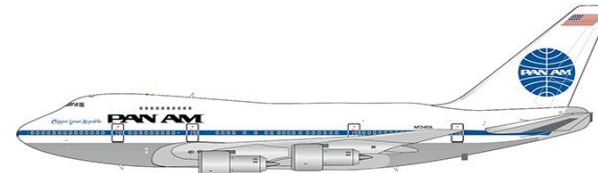

EW474S001

1/400 Pan Am Boeing 747SP "Clipper Great Republic" Reg: N534PA **With Antenna**